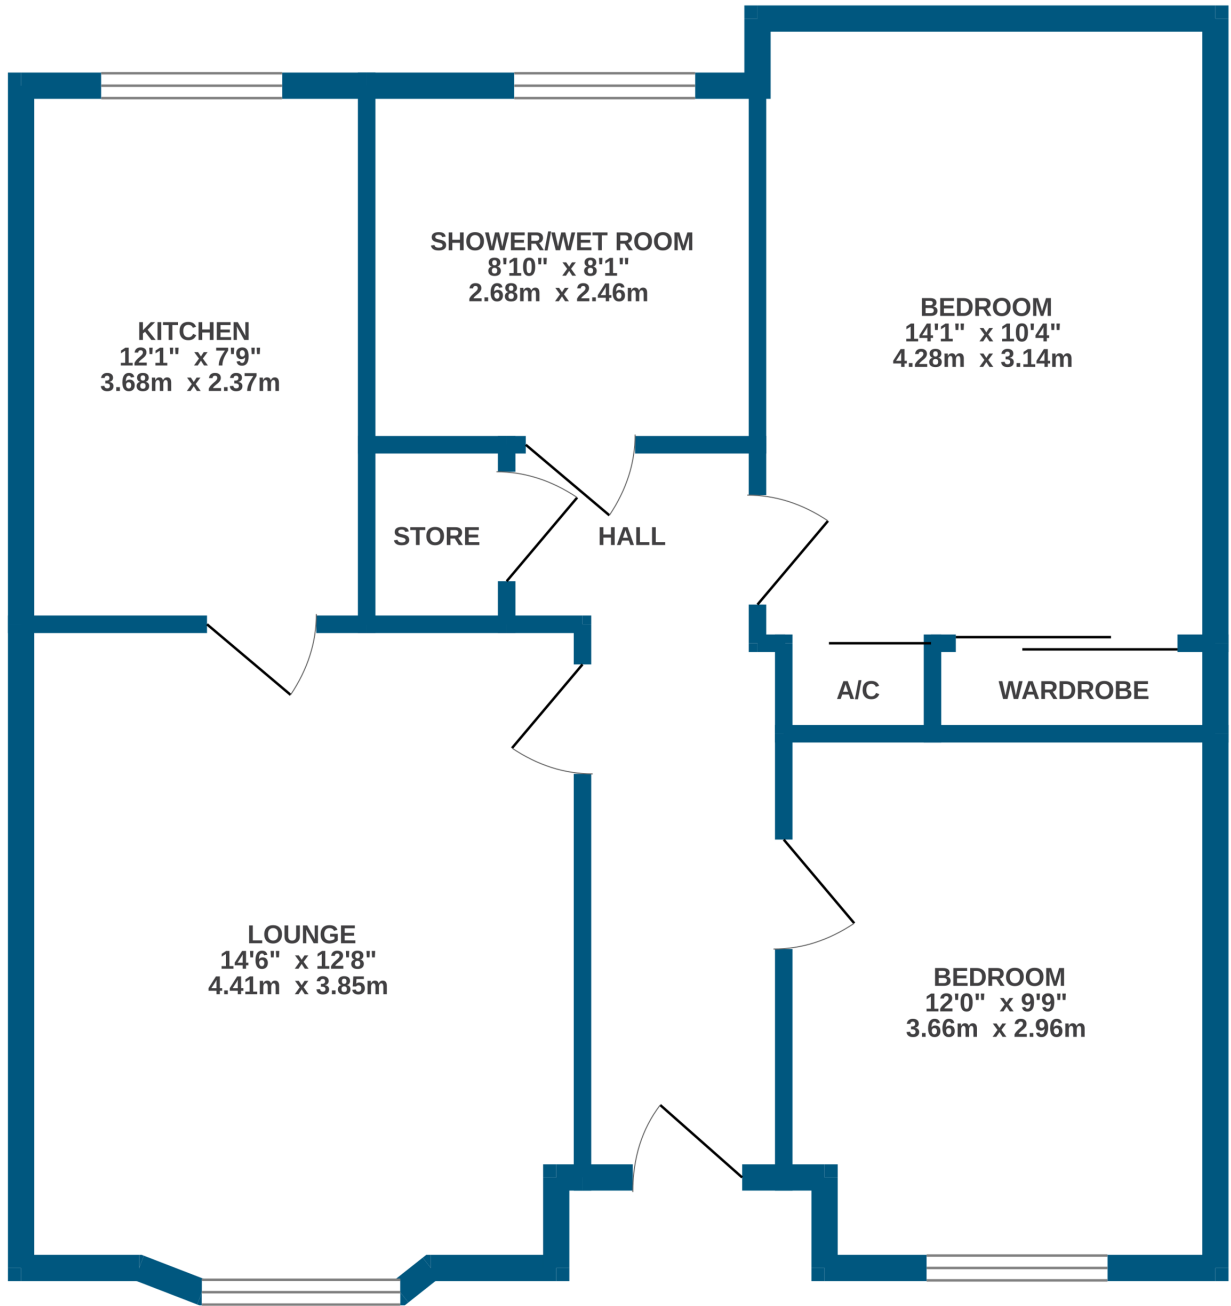

GROUND FLOOR  
720 sq.ft. (66.9 sq.m.) approx.

TOTAL FLOOR AREA : 720 sq.ft. (66.9 sq.m.) approx.  
Made with Metropix ©2025